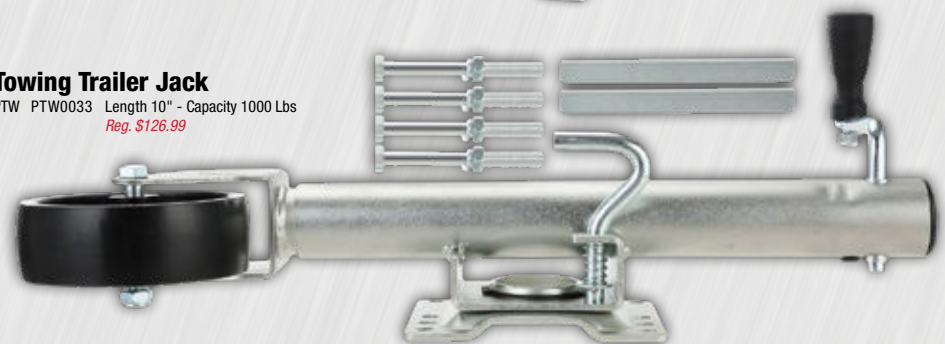

Towing Trailer Jack

- PTW PTW0033 Length 10" - Capacity 1000 Lbs
  Reg. $126.99